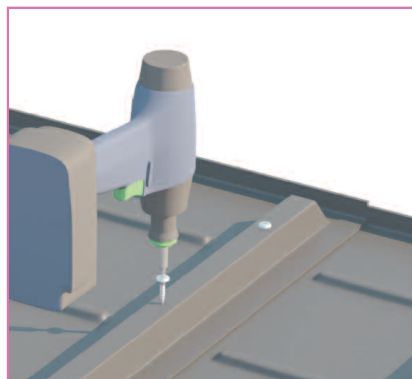

gtRibbed Root Panels

Root director panels for urban tree planting

Available in the following configurations:

gtRibbed Root Panel Kits	Total Length	Panel Length	Panel Height	Panel Weight	Adhesive Included
1.1m gtRibbed Root Panel Square Kit	440cm	220cm	57cm	ca. 2.5kg	Y
1.4m gtRibbed Root Panel Circular Kit	440cm	220cm	57cm	ca. 2.5kg	Y
2.2m gtRibbed Root Panel Linear Kit	220cm	220cm	57cm	ca. 2.5kg	N
Additional Panels	220cm	220cm	57cm	ca. 2.5kg	N

Material:

- 100% HDPE
- 100% Recyclable
- UV Resistant
- Resistant against chemicals
- Withstands root growth, dirt and bacteria.

Installation:

Panels can be secured with adhesive tape (supplied with kit packages) or screwed together by simply using a drill and 4 x 20mm screws.

Green-tech Ltd
Sweethills Park, Nun Monkton
York, YO26 8ET

E: sales@green-tech.co.uk
T: 01423 332 100
F: 01423 332 101

www.gtspecifier.co.uk
www.green-tech.co.uk
www.facebook.com/greentechuk
www.twitter.com/greentechLtd