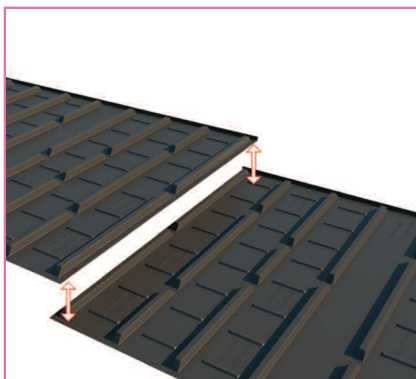

gtRibbed Root Panels

Root director panels for urban tree planting

Available in the following configurations:

gtRibbed Root Panel Kits	Total Length	Panel Length	Panel Height	Panel Weight	Adhesive Included
1.1m gtRibbed Root Panel Square Kit	440cm	220cm	57cm	ca. 2.5kg	Y
1.4m gtRibbed Root Panel Circular Kit	440cm	220cm	57cm	ca. 2.5kg	Y
2.2m gtRibbed Root Panel Linear Kit	220cm	220cm	57cm	ca. 2.5kg	N
Additional Panels	220cm	220cm	57cm	ca. 2.5kg	N

Material:

- 100% HDPE
- 100% Recyclable
- UV Resistant
- Resistant against chemicals
- Withstands root growth, dirt and bacteria.

Installation:

Panels can be secured with adhesive tape (supplied with kit packages) or screwed together by simply using a drill and 4 x 20mm screws.

Green-tech Ltd
Sweethills Park, Nun Monkton
York, YO26 8ET

E: sales@green-tech.co.uk
T: 01423 332 100
F: 01423 332 101

www.gtspecifier.co.uk
www.green-tech.co.uk
www.facebook.com/greentechuk
www.twitter.com/greentechLtd